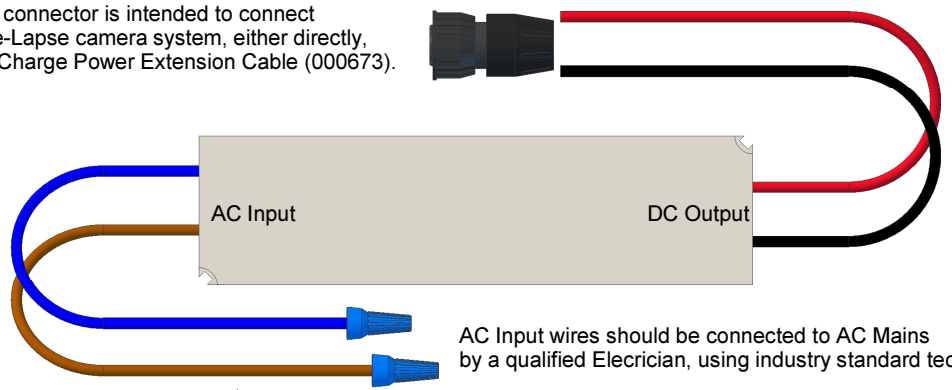

**Specifications:**

AC Input :  
100 - 240 VAC

DC Output:  
Constant Current, 0.7 - 1.1 Amp  
Open circuit voltage limited to 30VDC

Operating Temperature Range:  
-20C / +70C

Safety Rating:  
IP66 or IP67

DC Output connector is intended to connect to the Time-Lapse camera system, either directly, or using a Charge Power Extension Cable (000673).

AC Input wires should be connected to AC Mains by a qualified Electrician, using industry standard techniques.