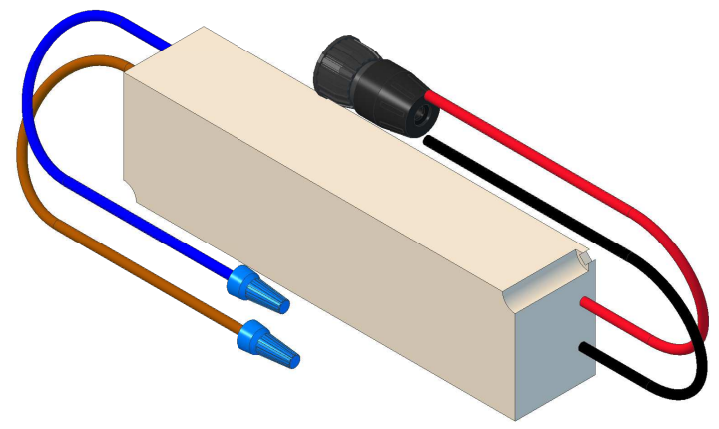

**Specifications:**

AC Input :  
100 - 240 VAC

DC Output:  
Constant Current, 0.7 - 1.1 Amp  
Open circuit voltage limited to 30VDC

Operating Temperature Range:  
-20C / +70C

Safety Rating:  
IP66 or IP67

DC Output connector is intended to connect to the Time-Lapse camera system, either directly, or using a Charge Power Extension Cable (000673).

AC Input wires should be connected to AC Mains by a qualified Electrician, using industry standard techniques.

AC Input wires may be either:  
Black & White  
- or -  
Blue & Brown

<b>Harbortronics Inc</b>			
7103 County Road 86, Fort Collins, CO 80524 USA 970-232-9619 (P) 970-232-8729 (F) <a href="http://www.Harbortronics.com">www.Harbortronics.com</a>			
<b>Charge Power AC Converter, Outdoor</b>			
SIZE <b>A</b>	FILE 000754	REV <b>A</b>	
SCALE <b>1:2</b>	DATE <b>23 July 2015</b>	SHEET <b>1 of 1</b>	